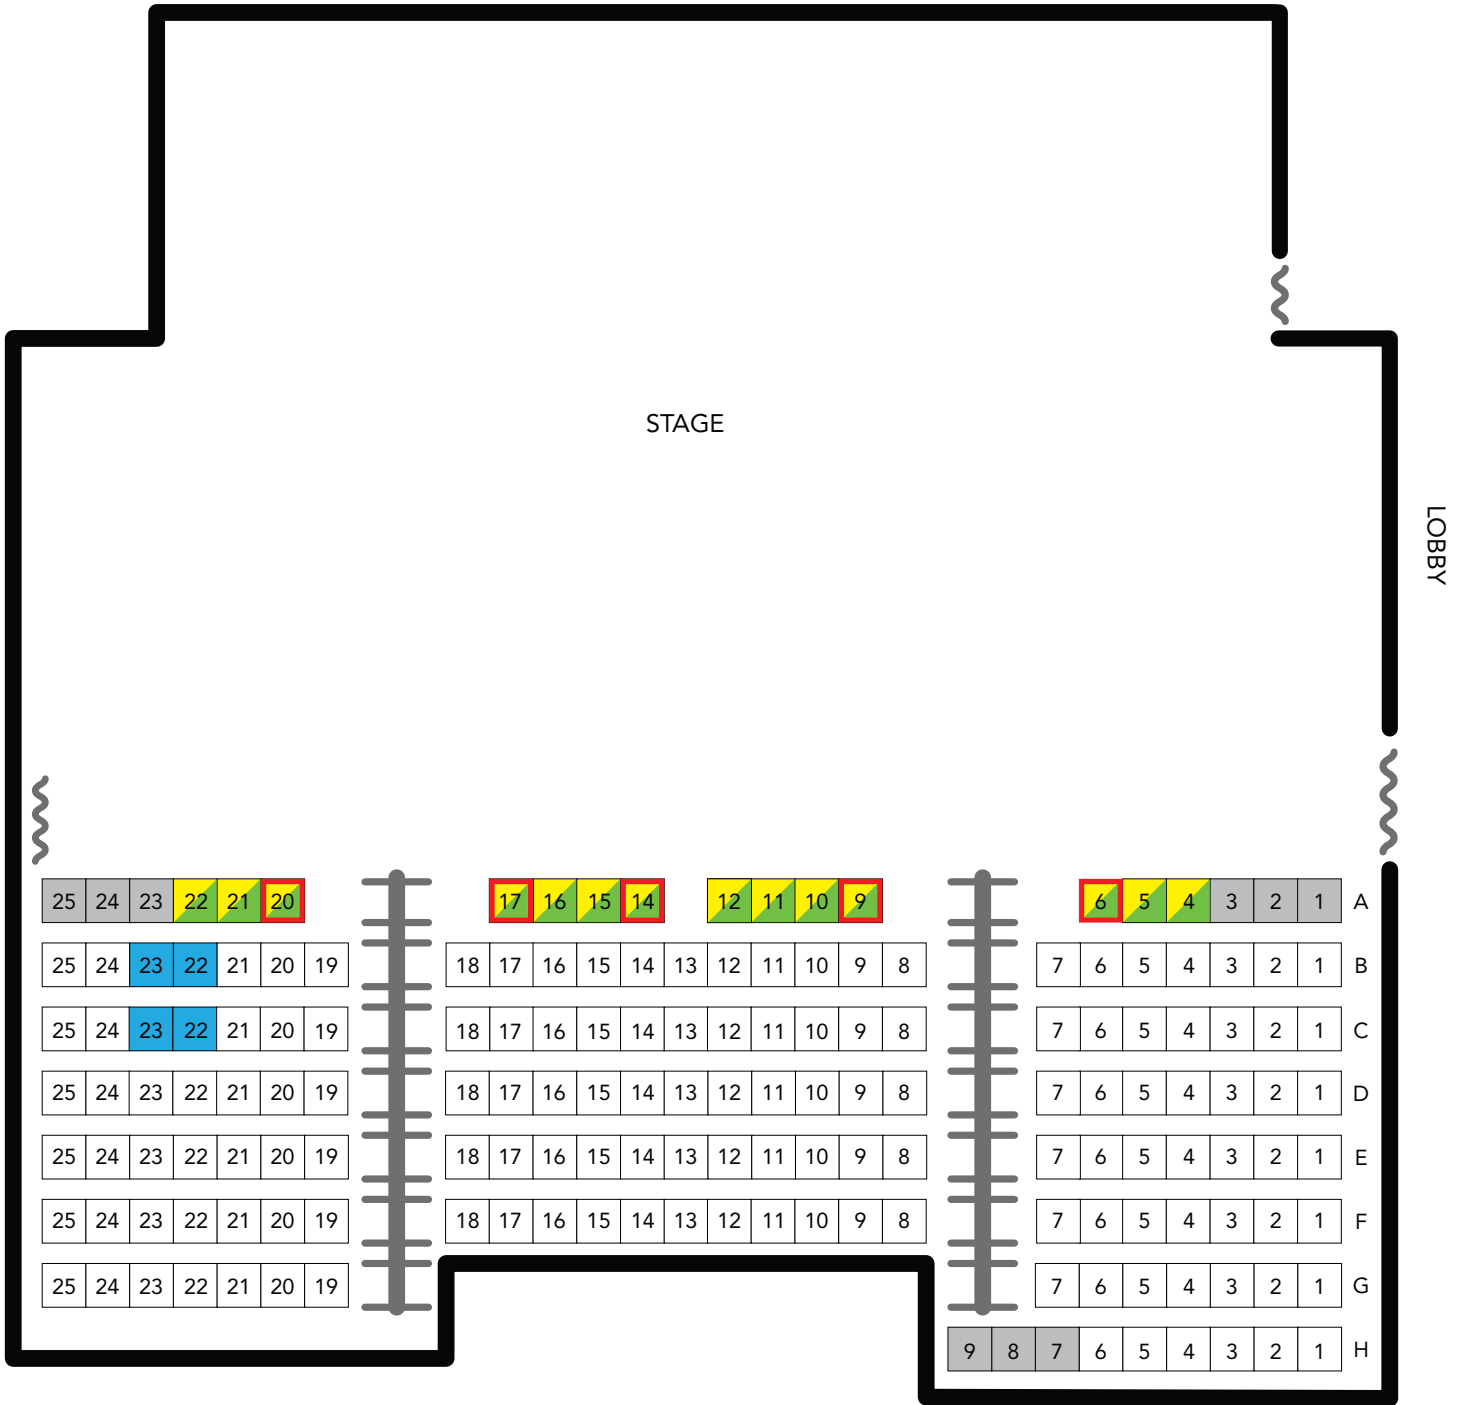

REVISED 04.26

SEATING FOR:

Only Some of Gods Children or Mississippi Magnolias | Nightsweat | Fat Man's | Primary Trust

- HANDICAP SEATING
- DEAF PATRONS SEATING
- EXTRA SPACE FOR SERVICE ANIMALS
- RESERVED
- ACCESS WITHOUT STAIRS

SEATING FOR:

Chicken & Biscuits | Come From Away | Xanadu

- HANDICAP SEATING
- DEAF PATRONS SEATING
- EXTRA SPACE FOR SERVICE ANIMALS
- RESERVED
- ACCESS WITHOUT STAIRS