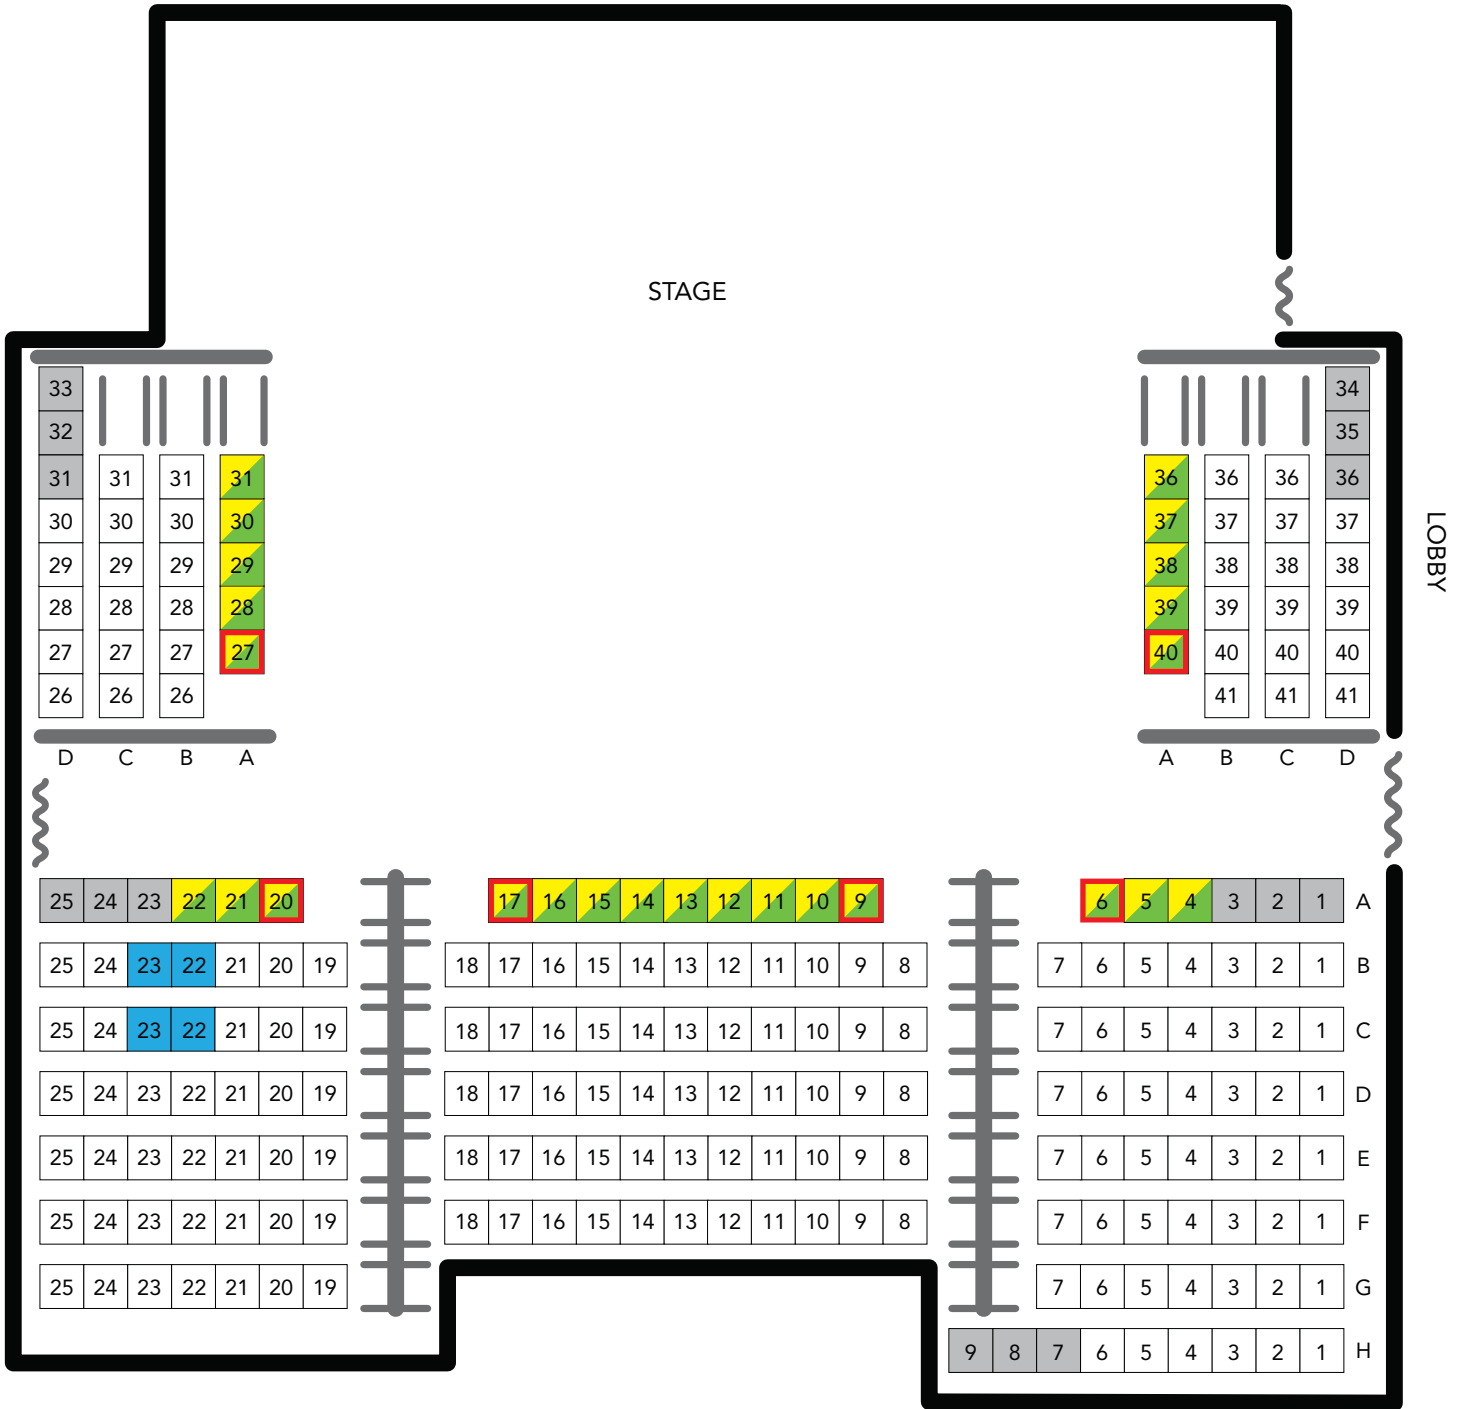

REVISED 04.26

SEATING FOR:

Only Some of Gods Children or Mississippi Magnolias | Nightsweat | Fat Man's | Primary Trust

- HANDICAP SEATING
- DEAF PATRONS SEATING
- EXTRA SPACE FOR SERVICE ANIMALS
- RESERVED
- ACCESS WITHOUT STAIRS

SEATING FOR:

Chicken & Biscuits | Come From Away | Xanadu

- HANDICAP SEATING
- DEAF PATRONS SEATING
- EXTRA SPACE FOR SERVICE ANIMALS
- RESERVED
- ACCESS WITHOUT STAIRS