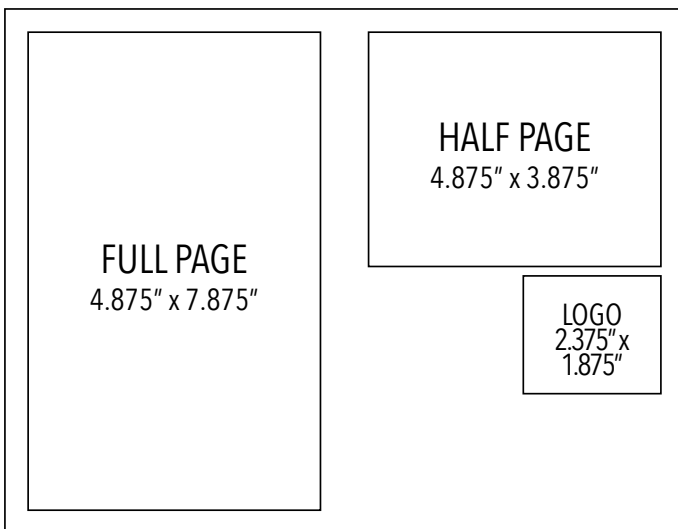

THE SHARON & THE SIGPRO STUDIO
SUPPLIED ARTWORK SPECS:

Full Color (CMYK) | No Bleed
300dpi High Quality PDF or JPEG