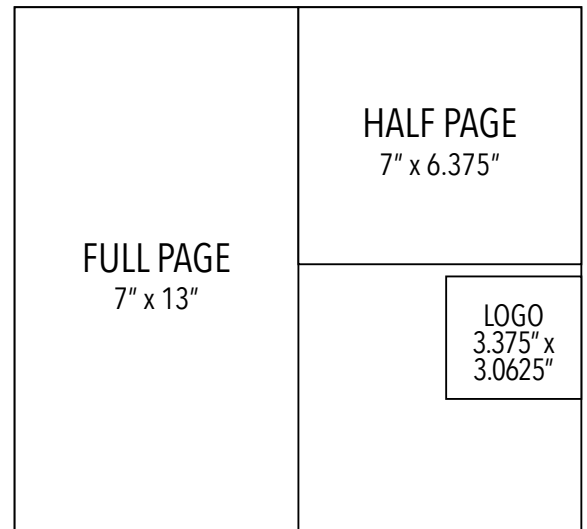

THE SCOOP
SUPPLIED ARTWORK SPECS:

Full Color (RGB) | No Bleed
150dpi High Quality PDF or JPEG

For more information, please email: info@significantproductions.org

Supplied ad content subject to approval by Significant Productions, Inc. Marketing. This intake form does not constitute a binding agreement.